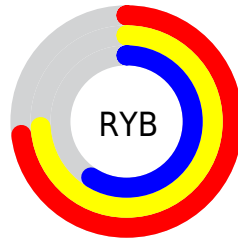

Details

The RYB color **185, 189, 151** is a light color, and the websafe version is hex **999999**. A complement of this color would be **151, 163, 189**, and the grayscale version is **174, 174, 174**.

A 20% lighter version of the original color is **244, 246, 205**, and **129, 135, 100** is the 20% darker color. If you saturate the color by 10%, you get **183, 189, 132**, and if you desaturate by 10%, it is **187, 189, 170**.

Distribution

Red (74%)

Green (67%)

Blue (59%)

Red (73%)

Yellow (74%)

Blue (59%)

Cyan (0%)