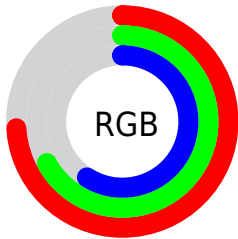

Distribution

Red (74%)

Green (67%)

Blue (59%)