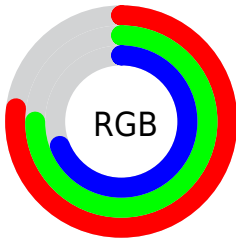

Distribution

- Red (77%)
- Green (75%)
- Blue (69%)