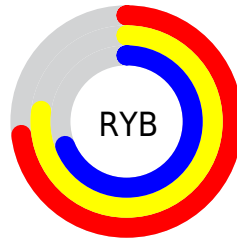

- Red (73%)
- Yellow (77%)
- Blue (69%)