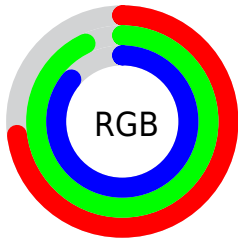

Distribution

- Red (73%)
- Green (93%)
- Blue (86%)