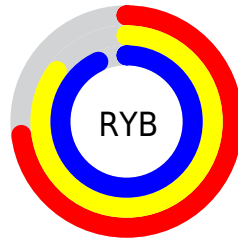

- Red (73%)
- Yellow (85%)
- Blue (93%)