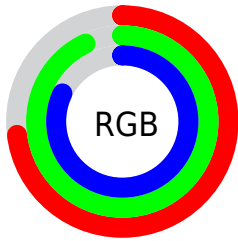

Distribution

- Red (73%)
- Green (93%)
- Blue (82%)