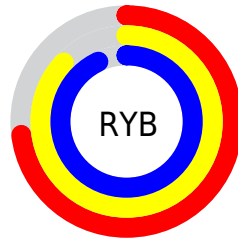

- Red (73%)
- Yellow (87%)
- Blue (93%)