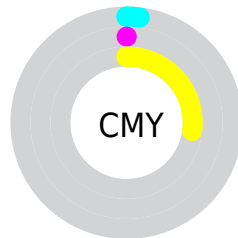

Details

The RYB color **185, 254, 188** is a light color, and the websafe version is hex **FFFFCC**. A complement of this color would be **188, 185, 254**, and the grayscale version is **246, 246, 246**.

A 20% lighter version of the original color is **241, 255, 241**, and **131, 197, 134** is the 20% darker color. If you saturate the color by 10%, you get **160, 254, 164**, and if you desaturate by 10%, it is **210, 254, 212**.

Distribution

- Red (98%)
- Green (100%)
- Blue (73%)

- Red (73%)
- Yellow (100%)
- Blue (74%)

- Cyan (1%)
- Magenta (0%)
- Yellow (27%)
- Black (0%)

- Cyan (2%)
- Magenta (0%)
- Yellow (27%)

Brightness & Saturation Gradients

These gradients show how the RYB color 185, 254, 188 changes by changing the brightness by 10 percent. The first figure shows a shift by +10% for each color and the second figure -10%.

Similar to the brightness gradients but the following saturation gradients show a change of the RYB color 185, 254, 188 by changing the saturation by 10% instead.