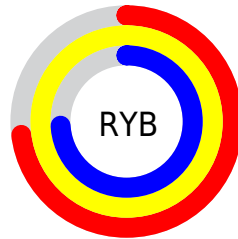

- Red (73%)
- Yellow (100%)
- Blue (74%)