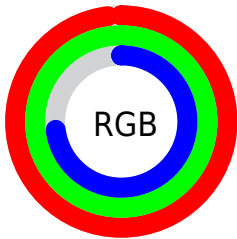

Distribution

- Red (98%)
- Green (100%)
- Blue (73%)