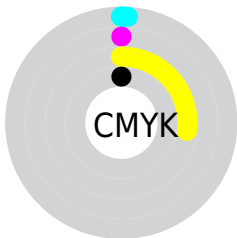

Details

The RYB color **185, 254, 188** is a light color, and the websafe version is hex **FFFFCC**. A complement of this color would be **188, 185, 254**, and the grayscale version is **246, 246, 246**.

A 20% lighter version of the original color is **241, 255, 241**, and **131, 197, 134** is the 20% darker color. If you saturate the color by 10%, you get **160, 254, 164**, and if you desaturate by 10%, it is **210, 254, 212**.

Distribution

- Red (98%)
- Green (100%)
- Blue (73%)

- Red (73%)
- Yellow (100%)
- Blue (74%)

- Cyan (1%)
- Magenta (0%)
- Yellow (27%)
- Black (0%)

- Cyan (2%)
- Magenta (0%)
- Yellow (27%)

Brightness & Saturation Gradients