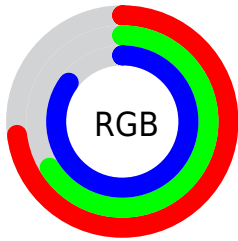

Distribution

Red (73%)

Green (66%)

Blue (85%)