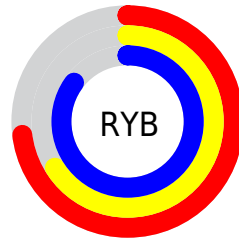

# Details

The RYB color **186, 168, 218** is a light color, and the websafe version is hex **9999CC**. A complement of this color would be **168, 218, 186**, and the grayscale version is **179, 179, 179**.

A 20% lighter version of the original color is **242, 223, 255**, and **132, 116, 163** is the 20% darker color. If you saturate the color by 10%, you get **172, 146, 218**, and if you desaturate by 10%, it is **200, 190, 218**.

# Distribution

Red (73%)

Green (66%)

Blue (85%)

Red (73%)

Yellow (66%)

Blue (85%)

Cyan (15%)