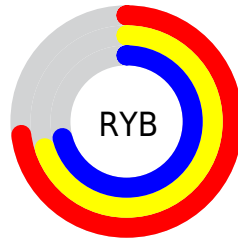

- Red (73%)
- Yellow (70%)
- Blue (71%)