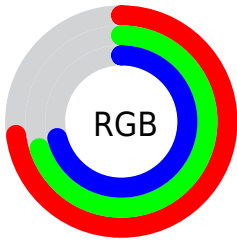

Distribution

- Red (73%)
- Green (70%)
- Blue (71%)