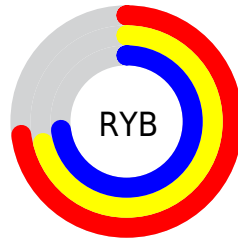

Details

The RYB color **186, 182, 186** is a light color, and the websafe version is hex **CCCCCC**. A complement of this color would be **182, 186, 186**, and the grayscale version is **184, 184, 184**.

A 20% lighter version of the original color is **242, 238, 242**, and **133, 129, 133** is the 20% darker color. If you saturate the color by 10%, you get **186, 163, 186**, and if you desaturate by 10%, it is **186, 201, 201**.

Distribution

Red (73%)

Green (71%)

Blue (73%)

Red (73%)

Yellow (71%)

Blue (73%)

Cyan (0%)