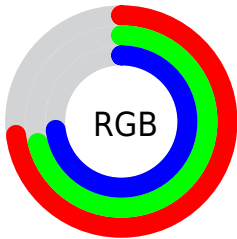

Distribution

Red (73%)

Green (71%)

Blue (73%)