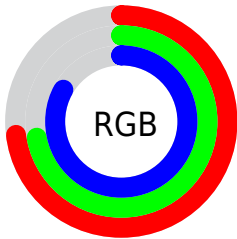

Distribution

- Red (73%)
- Green (72%)
- Blue (83%)