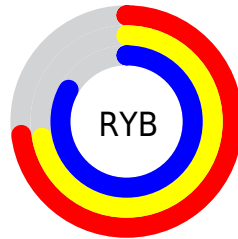

- Red (73%)
- Yellow (72%)
- Blue (83%)