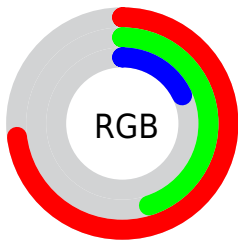

Distribution

- Red (73%)
- Green (45%)
- Blue (18%)