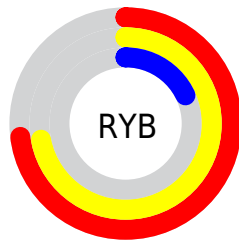

Color

$\text{RYB}(186, 184, 45)$

Conversions

Conversions Part 1

Format	Color
Hex	BA732D
RGB	186, 115, 45
RGB Percent	73%, 45%, 18%
CMY	0.2706, 0.5490, 0.8235
CMYK	0.00, 0.38, 0.76, 0.27
HSL	30°, 61%, 45%
HSV	30°, 76%, 73%
XYZ	26.8537, 22.8892, 5.4853
YIQ	128.2490, 64.7860, -6.7180

Conversions

Conversions Part 2

Format	Color
R _Y B	186, 184, 45
Decimal	12219181
CIE Lab	54.96, 22.24, 48.48
CIE LCh	55, 53.332, 65.359
Yxy	22.8892, 0.4862, 0.4144
Android (android.graphics.Color)	4290409261 (0xFFBA732D)
YUV	128.2490, -41.0418, 50.6476
Hunter-Lab	47.8427, 16.4658, 26.6921

Details

The RYB color **186, 184, 45** is a dark color, and the websafe version is hex **996600**. A complement of this color would be **45, 92, 186**, and the grayscale version is **129, 129, 129**.

A 20% lighter version of the original color is **246, 233, 95**, and **120, 128, 0** is the 20% darker color. If you saturate the color by 10%, you get **186, 186, 26**, and if you desaturate by 10%, it is **186, 182, 64**.

Distribution

- Red (73%)
- Green (45%)
- Blue (18%)

- Red (73%)
- Yellow (72%)
- Blue (18%)

- Cyan (0%)
- Magenta (38%)
- Yellow (76%)
- Black (27%)

- Cyan (27%)
- Magenta (55%)
- Yellow (82%)

Brightness & Saturation Gradients