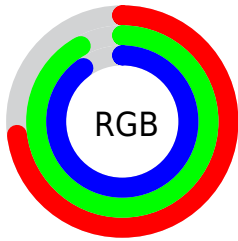

Distribution

Red (73%)

Green (92%)

Blue (90%)