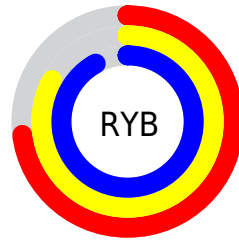

Details

The RYB color **186, 211, 234** is a light color, and the websafe version is hex **CCFFFF**. A complement of this color would be **234, 186, 190**, and the grayscale version is **219, 219, 219**.

A 20% lighter version of the original color is **243, 249, 255**, and **132, 156, 178** is the 20% darker color. If you saturate the color by 10%, you get **163, 200, 234**, and if you desaturate by 10%, it is **209, 222, 234**.

Distribution

Red (73%)

Green (92%)

Blue (90%)

Red (73%)

Yellow (83%)

Blue (92%)

Cyan (21%)