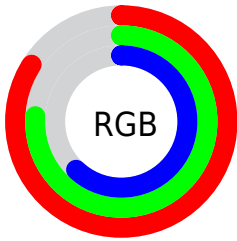

Distribution

- Red (84%)
- Green (76%)
- Blue (62%)