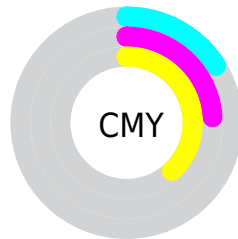

Details

The RYB color **186, 214, 157** is a light color, and the websafe version is hex **CCCC99**. A complement of this color would be **157, 171, 214**, and the grayscale version is **196, 196, 196**.

A 20% lighter version of the original color is **216, 255, 212**, and **132, 159, 105** is the 20% darker color. If you saturate the color by 10%, you get **175, 214, 136**, and if you desaturate by 10%, it is **196, 214, 178**.

Distribution

- Red (84%)
- Green (76%)
- Blue (62%)

- Red (73%)
- Yellow (84%)
- Blue (62%)

- Cyan (0%)
- Magenta (9%)
- Yellow (27%)
- Black (16%)

- Cyan (16%)
- Magenta (24%)
- Yellow (38%)

Brightness & Saturation Gradients

These gradients show how the RYB color 186, 214, 157 changes by changing the brightness by 10 percent. The first figure shows a shift by +10% for each color and the second figure -10%.

Similar to the brightness gradients but the following saturation gradients show a change of the RYB color 186, 214, 157 by changing the saturation by 10% instead.