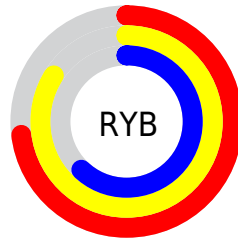

- Red (73%)
- Yellow (84%)
- Blue (62%)