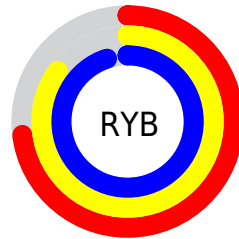

Details

The RYB color **186, 216, 242** is a light color, and the websafe version is hex **CCFFFF**. A complement of this color would be **242, 186, 193**, and the grayscale version is **224, 224, 224**.

A 20% lighter version of the original color is **243, 249, 255**, and **132, 161, 186** is the 20% darker color. If you saturate the color by 10%, you get **162, 205, 242**, and if you desaturate by 10%, it is **210, 227, 242**.

Distribution

Red (73%)

Green (95%)

Blue (92%)

Red (73%)

Yellow (85%)

Blue (95%)

Cyan (23%)