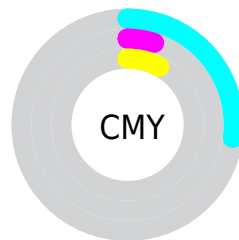

Details

The RYB color **186, 216, 242** is a light color, and the websafe version is hex **CCFFFF**. A complement of this color would be **242, 186, 193**, and the grayscale version is **224, 224, 224**.

A 20% lighter version of the original color is **243, 249, 255**, and **132, 161, 186** is the 20% darker color. If you saturate the color by 10%, you get **162, 205, 242**, and if you desaturate by 10%, it is **210, 227, 242**.

Distribution

Red (73%)

Green (95%)

Blue (92%)

Red (73%)

Yellow (85%)

Blue (95%)

Cyan (23%)

Magenta (0%)

Yellow (3%)

Black (5%)

Cyan (27%)

Magenta (5%)

Yellow (8%)

Brightness & Saturation Gradients

These gradients show how the RYB color 186, 216, 242 changes by changing the brightness by 10 percent. The first figure shows a shift by +10% for each color and the second figure -10%.