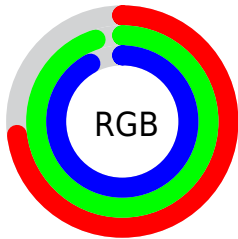

Distribution

Red (73%)

Green (95%)

Blue (92%)