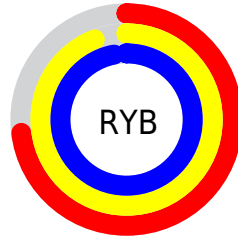

- Red (73%)
- Yellow (94%)
- Blue (97%)