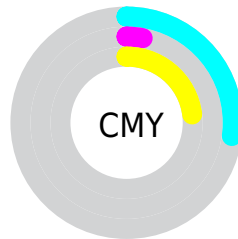

Details

The RYB color **186, 239, 247** is a light color, and the websafe version is hex **CCFFCC**. A complement of this color would be **247, 186, 238**, and the grayscale version is **223, 223, 223**.

A 20% lighter version of the original color is **243, 250, 255**, and **132, 182, 190** is the 20% darker color. If you saturate the color by 10%, you get **161, 236, 247**, and if you desaturate by 10%, it is **211, 243, 247**.

Distribution

- Red (73%)
- Green (97%)
- Blue (76%)

- Red (73%)
- Yellow (94%)
- Blue (97%)

- Cyan (25%)
- Magenta (0%)
- Yellow (21%)
- Black (3%)

- Cyan (27%)
- Magenta (3%)
- Yellow (23%)

Brightness & Saturation Gradients

These gradients show how the RYB color 186, 239, 247 changes by changing the brightness by 10 percent. The first figure shows a shift by +10% for each color and the second figure -10%.

Similar to the brightness gradients but the following saturation gradients show a change of the RYB color 186, 239, 247 by changing the saturation by 10% instead.