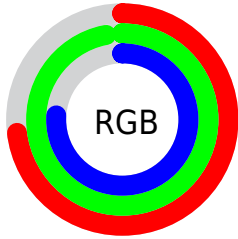

Distribution

- Red (73%)
- Green (97%)
- Blue (76%)