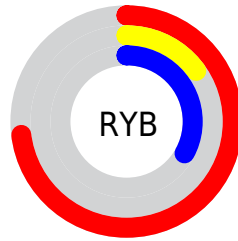

Conversions

Conversions Part 2

Format	Color
R_{YB}	186, 39, 85
Decimal	12199765
CIE Lab	42.07, 59.52, 10.42
CIE LCh	42, 60.428, 9.929
Yxy	12.5460, 0.5027, 0.2789
Android (android.graphics.Color)	4290389845 (0xFFBA2755)
YUV	88.1970, -1.5761, 85.7732
Hunter-Lab	35.4204, 51.9816, 8.3499

Details

The RYB color **186, 39, 85** is a dark color, and the websafe version is hex **CC3366**. A complement of this color would be **39, 126, 186**, and the grayscale version is **88, 88, 88**.

A 20% lighter version of the original color is **247, 99, 134**, and **126, 0, 41** is the 20% darker color. If you saturate the color by 10%, you get **186, 20, 72**, and if you desaturate by 10%, it is **186, 58, 98**.

Distribution

- Red (73%)
- Green (15%)
- Blue (33%)

- Red (73%)
- Yellow (15%)
- Blue (33%)

- Cyan (0%)
- Magenta (79%)
- Yellow (54%)
- Black (27%)

- Cyan (27%)
- Magenta (85%)
- Yellow (67%)

Brightness & Saturation Gradients