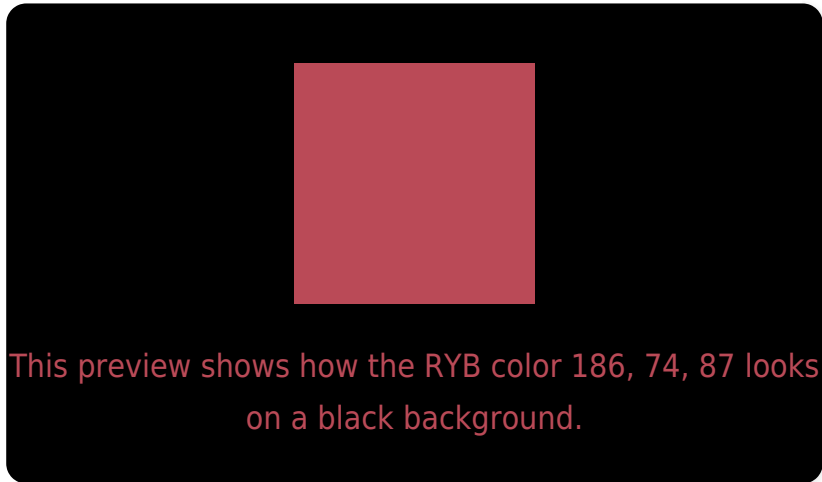

## White Background

This preview shows how the RYB color 186, 74, 87 looks on a white background.

# Black Background