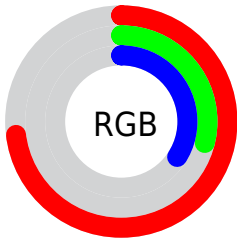

Distribution

- Red (73%)
- Green (29%)
- Blue (34%)