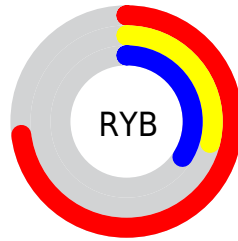

- Red (73%)
- Yellow (29%)
- Blue (34%)