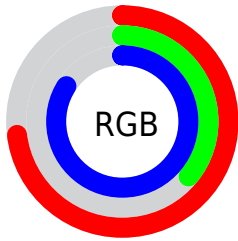

Distribution

- Red (73%)
- Green (36%)
- Blue (84%)