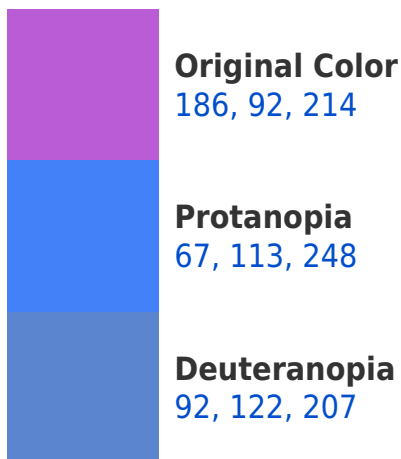

A 20% lighter version of the original color is **244, 146, 255**, and **130, 37, 159** is the 20% darker color. If you saturate the color by 10%, you get **181, 71, 214**, and if you desaturate by 10%, it is **191, 113, 214**.

92, 188, 214

107, 96, 99

171, 0, 39

43, 0, 10

Previews

White Background

This preview shows how the RYB color 186, 92, 214 looks on a white background.

Color Contrast Check

RYB 186, 92, 214 Background

This preview shows how black text looks on a background with the RYB color 186, 92, 214.

This preview shows how white text looks on a background with the RYB color 186, 92, 214.

Dichromacy

Tritanopia
173, 116, 125

Trichromacy

Original Color
186, 92, 214

Protanomaly
110, 115, 236

Deuteranomaly
126, 117, 210

Tritanomaly
178, 107, 157

Monochromacy