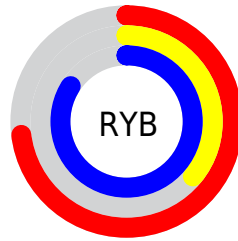

- Red (73%)
- Yellow (36%)
- Blue (84%)