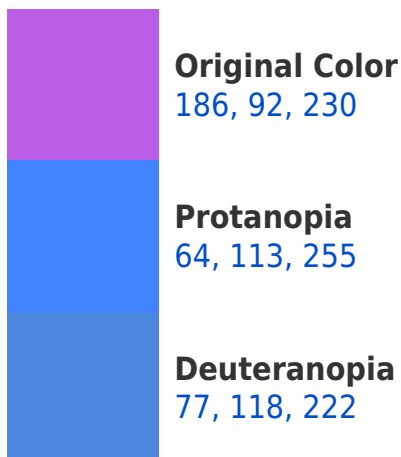

A 20% lighter version of the original color is **245, 147, 255**, and **129, 36, 174** is the 20% darker color. If you saturate the color by 10%, you get **179, 69, 230**, and if you desaturate by 10%, it is **193, 115, 230**.

92, 210, 230

115, 103, 107

179, 0, 57

51, 0, 16

Previews

White Background

This preview shows how the RYB color 186, 92, 230 looks on a white background.

Color Contrast Check

RYB 186, 92, 230 Background

This preview shows how black text looks on a background with the RYB color 186, 92, 230.

This preview shows how white text looks on a background with the RYB color 186, 92, 230.

Dichromacy

Tritanopia
171, 120, 129

Trichromacy

Original Color
186, 92, 230

Protanomaly
108, 116, 246

Deuteranomaly
117, 119, 225

Tritanomaly
176, 110, 166

Monochromacy