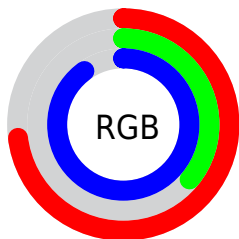

Distribution

Red (73%)

Green (36%)

Blue (90%)