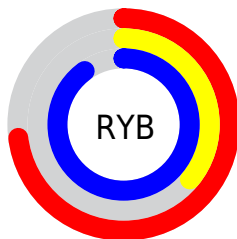

Red (73%)

Yellow (36%)

Blue (90%)