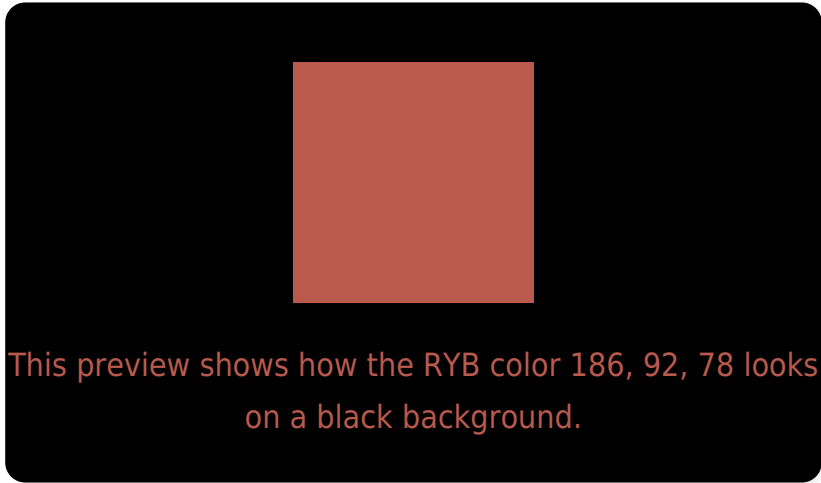

Black Background

Color Contrast Check

Large Text (above 18pt) WCAG AA ✓ Pass

Any Text WCAG AA ✓ Pass

Large Text (above 18pt) WCAG AAA ✓ Pass

Any Text WCAG AAA × Fail

If you want to check with other color combinations, try the [Color Contrast Checker](#).