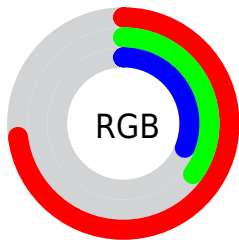

Distribution

- Red (73%)
- Green (35%)
- Blue (31%)