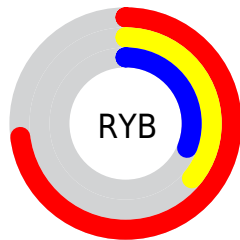

Conversions

Conversions Part 2

Format	Color
RYB	186, 92, 78
Decimal	12212814
CIELab	49.94, 37.47, 25.24
CIELCh	50, 45.179, 33.958
Yxy	18.3680, 0.4767, 0.3459
Android (android.graphics.Color)	4290402894 (0xFFBA5A4E)
YUV	117.3360, -19.3926, 60.2183
Hunter-Lab	42.8580, 30.4306, 16.9704

Details

The RYB color **186, 92, 78** is a dark color, and the websafe version is hex **CC6666**. A complement of this color would be **78, 129, 186**, and the grayscale version is **118, 118, 118**.

A 20% lighter version of the original color is **246, 144, 127**, and **128, 41, 33** is the 20% darker color. If you saturate the color by 10%, you get **186, 76, 59**, and if you desaturate by 10%, it is **186, 108, 97**.

Distribution

- Red (73%)
- Green (35%)
- Blue (31%)

- Red (73%)
- Yellow (36%)
- Blue (31%)

- Cyan (0%)
- Magenta (51%)
- Yellow (58%)
- Black (27%)

- Cyan (27%)
- Magenta (65%)
- Yellow (69%)

Brightness & Saturation Gradients