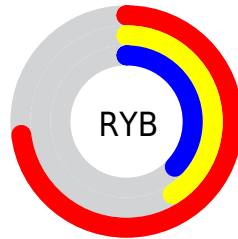

# Details

The RYB color **187, 105, 95** is a dark color, and the websafe version is hex **CC6666**. A complement of this color would be **95, 139, 187**, and the grayscale version is **128, 128, 128**.

A 20% lighter version of the original color is **246, 157, 145**, and **130, 55, 49** is the 20% darker color. If you saturate the color by 10%, you get **187, 88, 76**, and if you desaturate by 10%, it is **187, 122, 114**.

# Distribution

Red (73%)

Green (41%)

Blue (37%)

Red (73%)

Yellow (41%)

Blue (37%)

Cyan (0%)