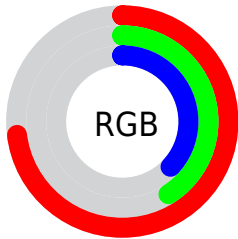

Distribution

Red (73%)

Green (41%)

Blue (37%)