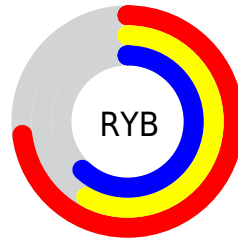

Details

The RYB color **187, 147, 157** is a light color, and the websafe version is hex **CC9999**. A complement of this color would be **147, 170, 187**, and the grayscale version is **160, 160, 160**.

A 20% lighter version of the original color is **244, 201, 211**, and **133, 96, 106** is the 20% darker color. If you saturate the color by 10%, you get **187, 128, 143**, and if you desaturate by 10%, it is **187, 166, 171**.

Distribution

Red (73%)

Green (58%)

Blue (62%)

Red (73%)

Yellow (58%)

Blue (62%)

Cyan (0%)