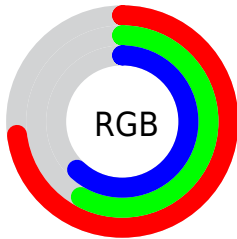

Distribution

Red (73%)

Green (58%)

Blue (62%)