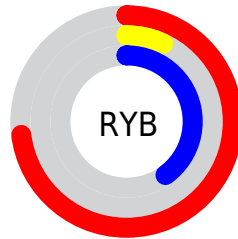

- Red (73%)
- Yellow (7%)
- Blue (40%)