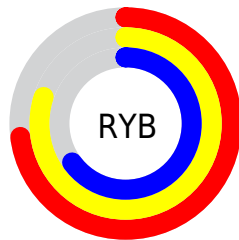

Red (73%)

Yellow (80%)

Blue (65%)