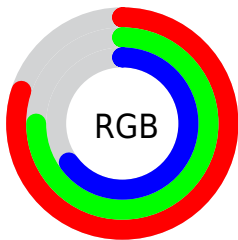

Distribution

Red (80%)

Green (75%)

Blue (65%)