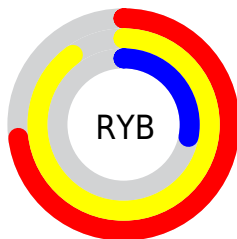

Details

The RYB color **187, 229, 71** is a light color, and the websafe version is hex **CC9933**. The color can be described as light muted orange. A complement of this color would be **71, 118, 229**, and the grayscale version is **172, 172, 172**.

A 20% lighter version of the original color is **176, 255, 123**, and **109, 169, 14** is the 20% darker color. If you saturate the color by 10%, you get **182, 229, 48**, and if you desaturate by 10%, it is **193, 229, 94**.

Distribution

Red (90%)

Green (64%)

Blue (28%)

Red (73%)

Yellow (90%)

Blue (28%)

Cyan (0%)