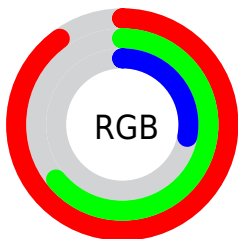

Distribution

Red (90%)

Green (64%)

Blue (28%)