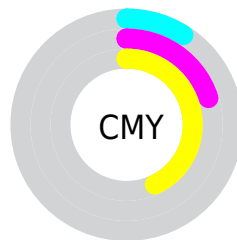

Details

The RYB color **187, 231, 145** is a light color, and the websafe version is hex **FFCC99**. A complement of this color would be **145, 166, 231**, and the grayscale version is **205, 205, 205**.

A 20% lighter version of the original color is **199, 255, 199**, and **130, 174, 94** is the 20% darker color. If you saturate the color by 10%, you get **176, 231, 122**, and if you desaturate by 10%, it is **200, 231, 168**.

Distribution

- Red (91%)
- Green (80%)
- Blue (57%)

- Red (73%)
- Yellow (91%)
- Blue (57%)

- Cyan (0%)
- Magenta (12%)
- Yellow (37%)
- Black (9%)

- Cyan (9%)
- Magenta (20%)
- Yellow (43%)

Brightness & Saturation Gradients

These gradients show how the RYB color 187, 231, 145 changes by changing the brightness by 10 percent. The first figure shows a shift by +10% for each color and the second figure -10%.

Similar to the brightness gradients but the following saturation gradients show a change of the RYB color 187, 231, 145 by changing the saturation by 10% instead.