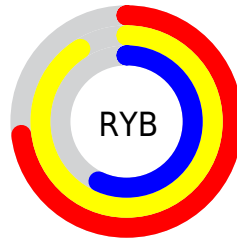

- Red (73%)
- Yellow (91%)
- Blue (57%)