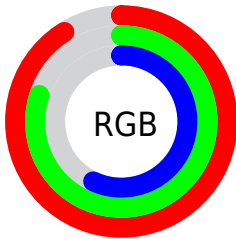

Distribution

- Red (91%)
- Green (80%)
- Blue (57%)