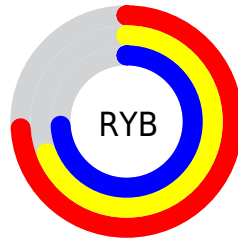

- Red (74%)
- Yellow (69%)
- Blue (74%)