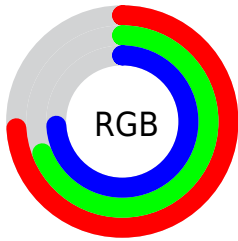

Distribution

- Red (74%)
- Green (69%)
- Blue (74%)