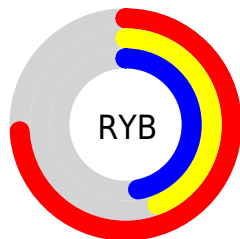

- Red (74%)
- Yellow (44%)
- Blue (47%)