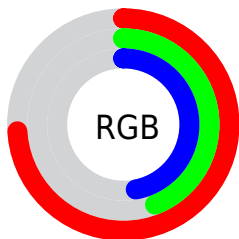

Distribution

- Red (74%)
- Green (44%)
- Blue (47%)