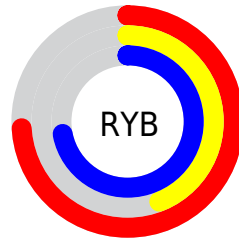

Details

The RYB color **189, 113, 183** is a light color, and the websafe version is hex **996699**. A complement of this color would be **113, 183, 189**, and the grayscale version is **144, 144, 144**.

A 20% lighter version of the original color is **246, 166, 239**, and **134, 62, 130** is the 20% darker color. If you saturate the color by 10%, you get **189, 94, 182**, and if you desaturate by 10%, it is **189, 132, 184**.

Distribution

Red (74%)

Green (44%)

Blue (72%)

Red (74%)

Yellow (44%)

Blue (72%)

Cyan (0%)