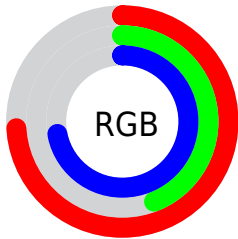

Distribution

Red (74%)

Green (44%)

Blue (72%)