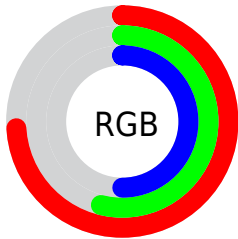

Distribution

Red (74%)

Green (54%)

Blue (50%)