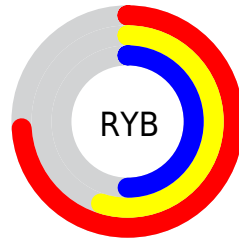

# Details

The RYB color **189, 140, 127** is a dark color, and the websafe version is hex **CC9999**. A complement of this color would be **127, 155, 189**, and the grayscale version is **152, 152, 152**.

A 20% lighter version of the original color is **246, 195, 180**, and **134, 90, 78** is the 20% darker color. If you saturate the color by 10%, you get **189, 125, 108**, and if you desaturate by 10%, it is **189, 154, 146**.

# Distribution

Red (74%)

Green (54%)

Blue (50%)

Red (74%)

Yellow (55%)

Blue (50%)

Cyan (0%)