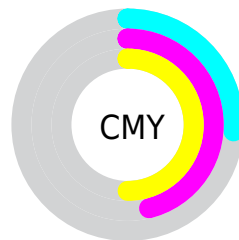

# Details

The RYB color **189, 140, 127** is a dark color, and the websafe version is hex **CC9999**. A complement of this color would be **127, 155, 189**, and the grayscale version is **152, 152, 152**.

A 20% lighter version of the original color is **246, 195, 180**, and **134, 90, 78** is the 20% darker color. If you saturate the color by 10%, you get **189, 125, 108**, and if you desaturate by 10%, it is **189, 154, 146**.

# Distribution

Red (74%)

Green (54%)

Blue (50%)

Red (74%)

Yellow (55%)

Blue (50%)

Cyan (0%)

Magenta (27%)

Yellow (33%)

Black (26%)

Cyan (26%)

Magenta (46%)

Yellow (50%)