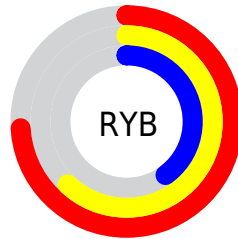

- Red (74%)
- Yellow (62%)
- Blue (40%)