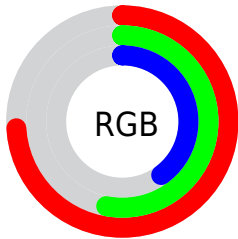

Distribution

- Red (74%)
- Green (53%)
- Blue (40%)