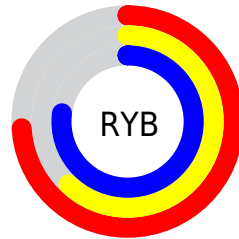

- Red (74%)
- Yellow (62%)
- Blue (77%)