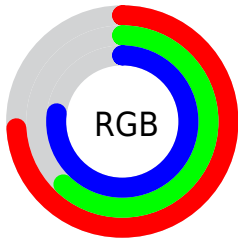

Distribution

- Red (74%)
- Green (62%)
- Blue (77%)