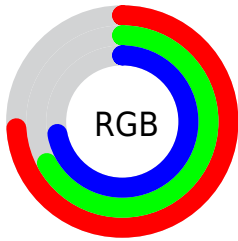

Distribution

Red (74%)

Green (67%)

Blue (72%)