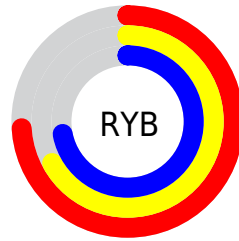

Details

The RYB color **189, 170, 184** is a light color, and the websafe version is hex **999999**. A complement of this color would be **170, 185, 189**, and the grayscale version is **177, 177, 177**.

A 20% lighter version of the original color is **245, 225, 240**, and **136, 118, 131** is the 20% darker color. If you saturate the color by 10%, you get **189, 151, 179**, and if you desaturate by 10%, it is **189, 189, 189**.

Distribution

Red (74%)

Green (67%)

Blue (72%)

Red (74%)

Yellow (67%)

Blue (72%)

Cyan (0%)