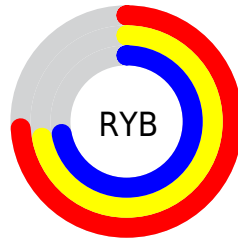

Details

The RYB color **189, 183, 183** is a light color, and the websafe version is hex **CCCCCC**. A complement of this color would be **183, 186, 189**, and the grayscale version is **185, 185, 185**.

A 20% lighter version of the original color is **245, 239, 239**, and **136, 130, 130** is the 20% darker color. If you saturate the color by 10%, you get **189, 164, 164**, and if you desaturate by 10%, it is **189, 196, 202**.

Distribution

Red (74%)

Green (72%)

Blue (72%)

Red (74%)

Yellow (72%)

Blue (72%)

Cyan (0%)