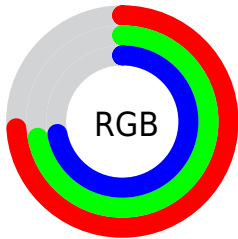

Distribution

Red (74%)

Green (72%)

Blue (72%)