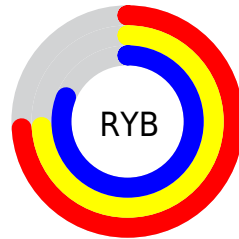

Details

The RYB color **189, 188, 207** is a light color, and the websafe version is hex **CCCCCC**. A complement of this color would be **188, 207, 189**, and the grayscale version is **190, 190, 190**.

A 20% lighter version of the original color is **245, 244, 255**, and **136, 135, 153** is the 20% darker color. If you saturate the color by 10%, you get **169, 167, 207**, and if you desaturate by 10%, it is **207, 209, 207**.

Distribution

Red (74%)

Green (74%)

Blue (81%)

Red (74%)

Yellow (74%)

Blue (81%)

Cyan (9%)