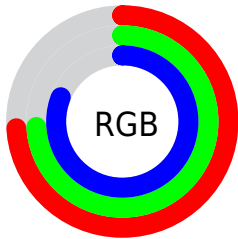

Distribution

Red (74%)

Green (74%)

Blue (81%)