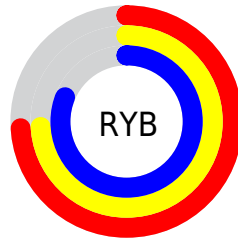

- Red (74%)
- Yellow (74%)
- Blue (81%)