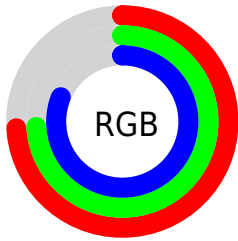

Distribution

- Red (74%)
- Green (74%)
- Blue (81%)