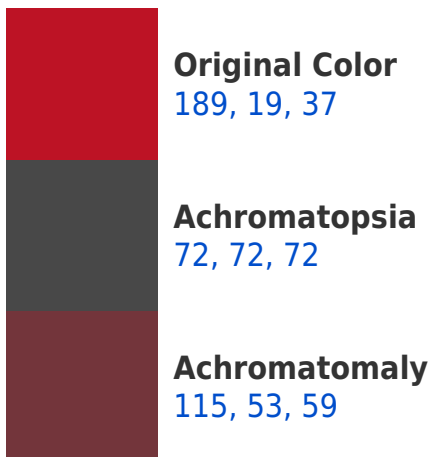

86, 77, 199

Rectangle

The Rectangle color scheme consists of four colors that form a rectangle on the color wheel.

189, 19, 37

69, 131, 0

0, 68, 156

0, 72, 215

Sweetspot

RYB 189, 19, 37 Background

This preview shows how black text looks on a background with the RYB color 189, 19, 37.

This preview shows how white text looks on a background with the RYB color 189, 19, 37.

Dichromacy

Original Color
189, 19, 37

Protanopia
68, 106, 57

Deuteranopia
66, 122, 23

Tritanopia
189, 23, 18

Trichromacy

Monochromacy

CSS Examples

Text

The CSS property to change the color of the text to RYB 189, 19, 37 is called "color". The color property can be set on classes, ids or directly on the HTML element.

This example shows how text in the color `rgb(189, 19, 37)` looks like.