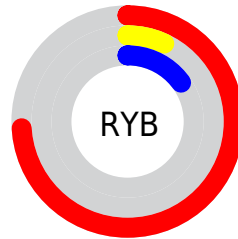

Conversions

Conversions Part 2

Format	Color
RYB	189, 19, 37
Decimal	12391205
CIELab	40.28, 62.33, 37.87
CIElCh	40, 72.934, 31.278
Yxy	11.4181, 0.6022, 0.3190
Android (android.graphics.Color)	4290581285 (0xFFBD1325)
YUV	71.8820, -17.1968, 102.7125
Hunter-Lab	33.7907, 54.7206, 18.7086

Details

The RYB color **189, 19, 37** is a dark color, and the websafe version is hex **CC3333**. A complement of this color would be **19, 109, 189**, and the grayscale version is **72, 72, 72**.

A 20% lighter version of the original color is **253, 88, 83**, and **127, 0, 0** is the 20% darker color. If you saturate the color by 10%, you get **189, 0, 20**, and if you desaturate by 10%, it is **189, 38, 54**.

Distribution

- Red (74%)
- Green (7%)
- Blue (15%)

- Red (74%)
- Yellow (7%)
- Blue (15%)

- Cyan (0%)
- Magenta (90%)
- Yellow (80%)
- Black (26%)

- Cyan (26%)
- Magenta (93%)
- Yellow (85%)

Brightness & Saturation Gradients