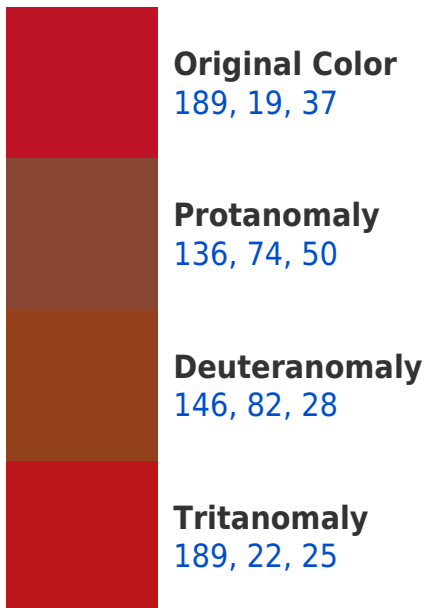

These gradients show how the RYB color 189, 19, 37 changes by changing the brightness by 10 percent. The first figure shows a shift by +10% for each color and the second figure -10%.

Similar to the brightness gradients but the following saturation gradients show a change of the RYB color 189, 19, 37 by changing the saturation by 10% instead.

RYB 189, 19, 37 Background

This preview shows how black text looks on a background with the RYB color 189, 19, 37.

This preview shows how white text looks on a background with the RYB color 189, 19, 37.

Dichromacy

Original Color
189, 19, 37

Protanopia
68, 106, 57

Deuteranopia
66, 122, 23

Tritanopia
189, 23, 18

Trichromacy

Monochromacy

CSS Examples

Text

The CSS property to change the color of the text to RYB 189, 19, 37 is called "color". The color property can be set on classes, ids or directly on the HTML element.

This example shows how text in the color `rgb(189, 19, 37)` looks like.