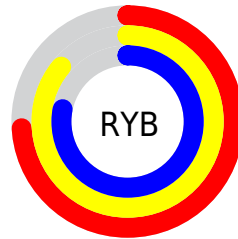

Details

The RYB color **189, 219, 199** is a light color, and the websafe version is hex **CCCC99**. A complement of this color would be **199, 189, 219**, and the grayscale version is **213, 213, 213**.

A 20% lighter version of the original color is **245, 255, 245**, and **136, 164, 146** is the 20% darker color. If you saturate the color by 10%, you get **167, 219, 184**, and if you desaturate by 10%, it is **211, 219, 214**.

Distribution

Red (82%)

Green (86%)

Blue (74%)

Red (74%)

Yellow (86%)

Blue (78%)

Cyan (5%)