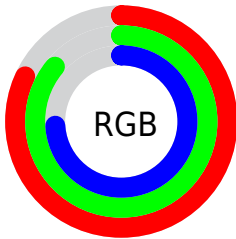

Distribution

Red (82%)

Green (86%)

Blue (74%)