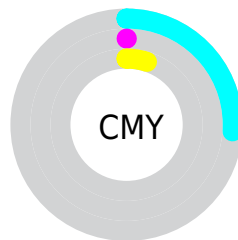

Details

The RYB color **189, 225, 254** is a light color, and the websafe version is hex **CCFFFF**. A complement of this color would be **254, 189, 202**, and the grayscale version is **233, 233, 233**.

A 20% lighter version of the original color is **246, 251, 255**, and **134, 169, 197** is the 20% darker color. If you saturate the color by 10%, you get **164, 214, 254**, and if you desaturate by 10%, it is **214, 236, 254**.

Distribution

- Red (74%)
- Green (100%)
- Blue (95%)

- Red (74%)
- Yellow (88%)
- Blue (100%)

- Cyan (26%)
- Magenta (0%)
- Yellow (5%)
- Black (0%)

- Cyan (26%)
- Magenta (0%)
- Yellow (5%)

Brightness & Saturation Gradients

These gradients show how the RYB color 189, 225, 254 changes by changing the brightness by 10 percent. The first figure shows a shift by +10% for each color and the second figure -10%.

Similar to the brightness gradients but the following saturation gradients show a change of the RYB color 189, 225, 254 by changing the saturation by 10% instead.