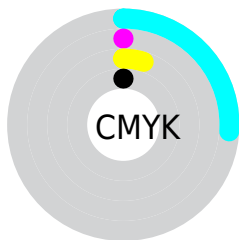

Details

The RYB color **189, 225, 254** is a light color, and the websafe version is hex **CCFFFF**. A complement of this color would be **254, 189, 202**, and the grayscale version is **233, 233, 233**.

A 20% lighter version of the original color is **246, 251, 255**, and **134, 169, 197** is the 20% darker color. If you saturate the color by 10%, you get **164, 214, 254**, and if you desaturate by 10%, it is **214, 236, 254**.

Distribution

- Red (74%)
- Green (100%)
- Blue (95%)

- Red (74%)
- Yellow (88%)
- Blue (100%)

- Cyan (26%)
- Magenta (0%)
- Yellow (5%)
- Black (0%)

- Cyan (26%)
- Magenta (0%)
- Yellow (5%)

Brightness & Saturation Gradients