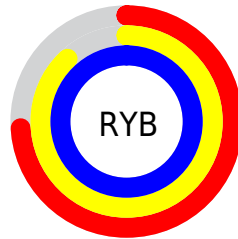

- Red (74%)
- Yellow (88%)
- Blue (100%)