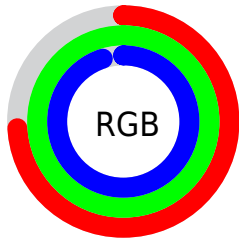

Distribution

- Red (74%)
- Green (100%)
- Blue (95%)