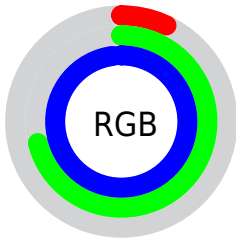

Distribution

- Red (7%)
- Green (71%)
- Blue (98%)