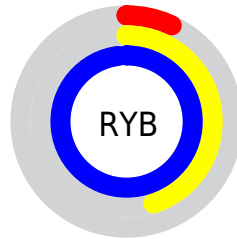

- Red (7%)
- Yellow (45%)
- Blue (98%)