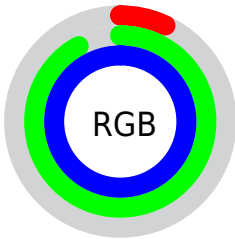

Distribution

- Red (7%)
- Green (92%)
- Blue (100%)