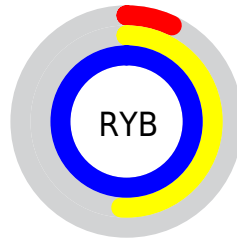

- Red (7%)
- Yellow (51%)
- Blue (100%)