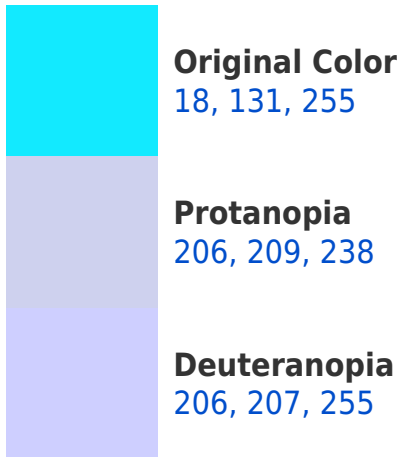

A 20% lighter version of the original color is **121, 188, 255**, and **0, 94, 198** is the 20% darker color. If you saturate the color by 10%, you get **0, 121, 255**, and if you desaturate by 10%, it is **44, 145, 255**.

Any Text WCAG AAA ✓ Pass

If you want to check with other color combinations, try the [Color Contrast Checker](#).

RGB 18, 131, 255 Background

This preview shows how black text looks on a background with the RGB color 18, 131, 255.

This preview shows how white text looks on a background with the RGB color 18, 131, 255.

Color Blindness Simulation

Color vision deficiency is a very complex topic, and I could not describe the different causes any better than Wikipedia does, so if you want to learn more, you should check out their [article about color blindness](#).

Dichromacy

Tritanopia
10, 127, 253

Trichromacy

Original Color
18, 131, 255

Protanomaly
138, 184, 244

Deuteranomaly
138, 185, 255

Tritanomaly
13, 128, 254

Monochromacy