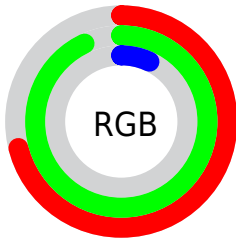

Distribution

Red (71%)

Green (93%)

Blue (7%)