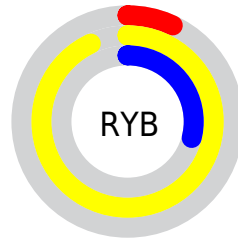

Details

The RYB color **18, 237, 73** is a dark color, and the websafe version is hex **CCFF33**. The color can be described as middle washed chartreuse. A complement of this color would be **73, 18, 237**, and the grayscale version is **196, 196, 196**.

A 20% lighter version of the original color is **95, 255, 108**, and **0, 181, 58** is the 20% darker color. If you saturate the color by 10%, you get **0, 237, 60**, and if you desaturate by 10%, it is **42, 237, 91**.

Distribution

Red (71%)

Green (93%)

Blue (7%)

Red (7%)

Yellow (93%)

Blue (29%)

Cyan (23%)