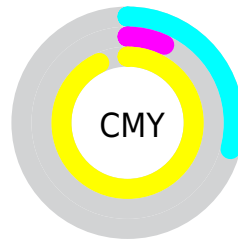

Details

The RYB color **18, 237, 73** is a dark color, and the websafe version is hex **CCFF33**. The color can be described as middle washed chartreuse. A complement of this color would be **73, 18, 237**, and the grayscale version is **196, 196, 196**.

A 20% lighter version of the original color is **95, 255, 108**, and **0, 181, 58** is the 20% darker color. If you saturate the color by 10%, you get **0, 237, 60**, and if you desaturate by 10%, it is **42, 237, 91**.

Distribution

Red (71%)

Green (93%)

Blue (7%)

Red (7%)

Yellow (93%)

Blue (29%)

Cyan (23%)

Magenta (0%)

Yellow (92%)

Black (7%)

Cyan (29%)

Magenta (7%)

Yellow (93%)

Brightness & Saturation Gradients

These gradients show how the RYB color 18, 237, 73 changes by changing the brightness by 10 percent. The first figure shows a shift by +10% for each color and the second figure -10%.