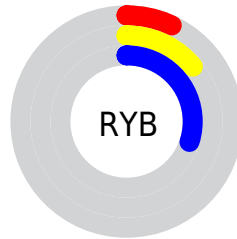

Conversions

Conversions Part 2

Format	Color
R_{YB}	18, 35, 77
Decimal	1190477
CIE _{Lab}	17.05, 4.51, -24.42
CIE _{LCh}	17, 24.835, 280.460
Yxy	2.3119, 0.2000, 0.1916
Android (android.graphics.Color)	4279380557 (0xFF122A4D)
YUV	38.8140, 18.8257, -18.2539
Hunter-Lab	15.2050, 1.7160, -17.9789

Details

The RYB color **18, 35, 77** is a dark color, and the websafe version is hex **003366**. A complement of this color would be **58, 77, 18**, and the grayscale version is **39, 39, 39**.

A 20% lighter version of the original color is **69, 83, 126**, and **0, 2, 33** is the 20% darker color. If you saturate the color by 10%, you get **10, 29, 77**, and if you desaturate by 10%, it is **26, 40, 77**.

Distribution

- Red (7%)
- Green (16%)
- Blue (30%)

- Red (7%)
- Yellow (14%)
- Blue (30%)

- Cyan (77%)
- Magenta (46%)
- Yellow (0%)
- Black (70%)

- Cyan (93%)
- Magenta (84%)
- Yellow (70%)

Brightness & Saturation Gradients

These gradients show how the RYB color 18, 35, 77 changes by changing the brightness by 10 percent. The first figure shows a shift by +10% for each color and the second figure -10%.

Similar to the brightness gradients but the following saturation gradients show a change of the RYB color 18, 35, 77 by changing the saturation by 10% instead.