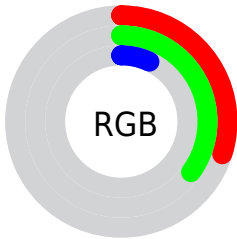

Distribution

Red (30%)

Green (35%)

Blue (7%)