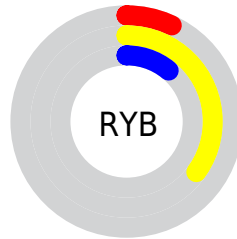

Conversions

Conversions Part 2

Format	Color
R_{YB}	18, 88, 29
Decimal	5068818
CIE _{Lab}	35.20, -14.58, 36.58
CIE _{LCh}	35, 39.376, 111.732
Yxy	8.6009, 0.3885, 0.5018
Android (android.graphics.Color)	4283258898 (0xFF4D5812)
YUV	76.7310, -28.9544, 0.2359
Hunter-Lab	29.3273, -10.7900, 16.7255

Details

The RYB color **18, 88, 29** is a dark color, and the websafe version is hex **666633**. A complement of this color would be **29, 18, 88**, and the grayscale version is **77, 77, 77**.

A 20% lighter version of the original color is **67, 138, 77**, and **0, 43, 14** is the 20% darker color. If you saturate the color by 10%, you get **9, 88, 21**, and if you desaturate by 10%, it is **27, 88, 37**.

Distribution

Red (30%)

Green (35%)

Blue (7%)

Red (7%)

Yellow (35%)

Blue (11%)

Cyan (12%)