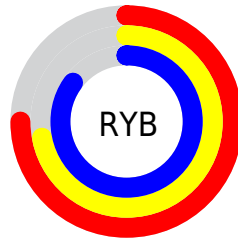

- Red (75%)
- Yellow (72%)
- Blue (85%)