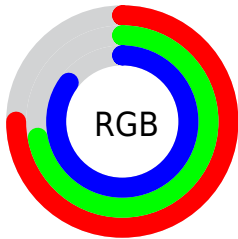

Distribution

- Red (75%)
- Green (72%)
- Blue (85%)