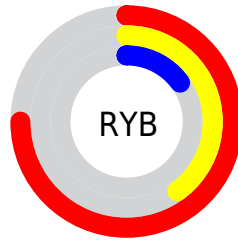

Conversions

Conversions Part 2

Format	Color
R_{YB}	191, 103, 37
Decimal	12538661
CIE Lab	48.79, 40.77, 46.35
CIE LCh	49, 61.732, 48.667
Yxy	17.4271, 0.5401, 0.3776
Android (android.graphics.Color)	4290728741 (0xFFBF5325)
YUV	110.0480, -36.0127, 70.9949
Hunter-Lab	41.7458, 33.5356, 23.8248

Details

The RYB color **191, 103, 37** is a dark color, and the websafe version is hex **CC6633**. A complement of this color would be **37, 100, 191**, and the grayscale version is **110, 110, 110**.

A 20% lighter version of the original color is **253, 156, 85**, and **131, 41, 0** is the 20% darker color. If you saturate the color by 10%, you get **191, 92, 18**, and if you desaturate by 10%, it is **191, 115, 56**.

Distribution

- Red (75%)
- Green (33%)
- Blue (15%)

- Red (75%)
- Yellow (40%)
- Blue (15%)

- Cyan (0%)
- Magenta (56%)
- Yellow (81%)
- Black (25%)

- Cyan (25%)
- Magenta (67%)
- Yellow (85%)

Brightness & Saturation Gradients