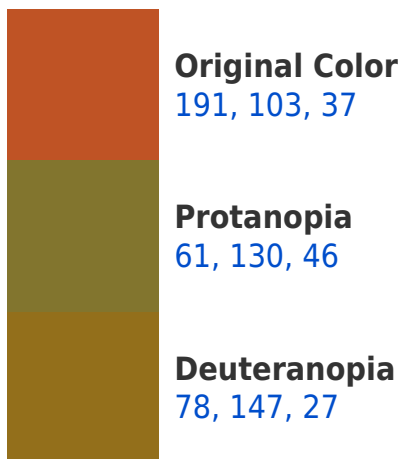

White Background

This preview shows how the RYB color 191, 103, 37 looks on a white background.

Color Contrast Check

Large Text (above 18pt) WCAG AA ✓ Pass

Any Text WCAG AA ✓ Pass

Large Text (above 18pt) WCAG AAA ✓ Pass

RYB 191, 103, 37 Background

This preview shows how black text looks on a background with the RYB color 191, 103, 37.

This preview shows how white text looks on a background with the RYB color 191, 103, 37.

Dichromacy

Tritanopia
193, 78, 83

Trichromacy

Original Color
191, 103, 37

Protanomaly
126, 152, 43

Deuteranomaly
148, 163, 31

Tritanomaly
192, 82, 66

Monochromacy

Original Color
191, 103, 37

Achromatopsia
110, 110, 110

Achromatomaly
139, 107, 83

CSS Examples

Text

The CSS property to change the color of the text to RYB 191, 103, 37 is called "color". The color property can be set on classes, ids or directly on the HTML element.