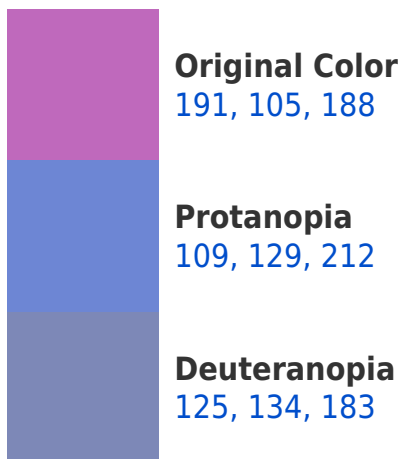

A 20% lighter version of the original color is **249, 159, 244**, and **136, 53, 134** is the 20% darker color. If you saturate the color by 10%, you get **191, 86, 187**, and if you desaturate by 10%, it is **191, 124, 189**.

Large Text (above 18pt) WCAG AAA ✓ Pass

Any Text WCAG AAA × Fail

If you want to check with other color combinations, try the [Color Contrast Checker](#).

RYB 191, 105, 188 Background

This preview shows how black text looks on a background with the RYB color 191, 105, 188.

This preview shows how white text looks on a background with the RYB color 191, 105, 188.

Color Blindness Simulation

Color vision deficiency is a very complex topic, and I could not describe the different causes any better than Wikipedia does, so if you want to learn more, you should check out their [article about color blindness](#).

Dichromacy

Tritanopia
183, 119, 128

Trichromacy

Original Color

191, 105, 188

Protanomaly

139, 123, 203

Deuteranomaly