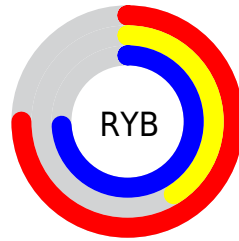

Details

The RYB color **191, 105, 188** is a light color, and the websafe version is hex **CC66CC**. A complement of this color would be **105, 188, 191**, and the grayscale version is **140, 140, 140**.

A 20% lighter version of the original color is **249, 159, 244**, and **136, 53, 134** is the 20% darker color. If you saturate the color by 10%, you get **191, 86, 187**, and if you desaturate by 10%, it is **191, 124, 189**.

Distribution

Red (75%)

Green (41%)

Blue (74%)

Red (75%)

Yellow (41%)

Blue (74%)

Cyan (0%)