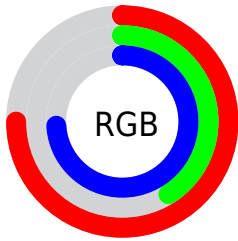

Distribution

Red (75%)

Green (41%)

Blue (74%)