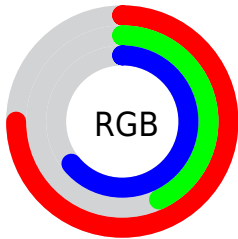

Distribution

- Red (75%)
- Green (43%)
- Blue (64%)