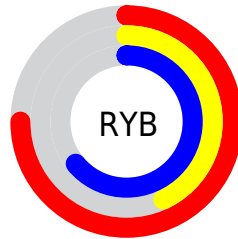

- Red (75%)
- Yellow (43%)
- Blue (64%)