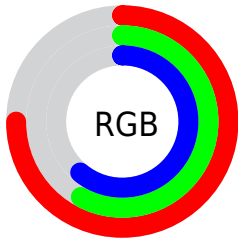

Distribution

- Red (75%)
- Green (58%)
- Blue (61%)