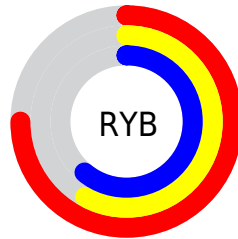

- Red (75%)
- Yellow (58%)
- Blue (61%)