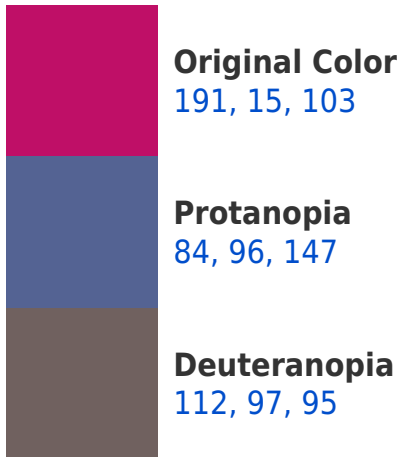

# Black Background

This preview shows how the RYB color 191, 15, 103 looks on a black background.

## **RYB 191, 15, 103 Background**

This preview shows how black text looks on a background with the RYB color 191, 15, 103.

This preview shows how white text looks on a background with the RYB color 191, 15, 103.

## Dichromacy

**Tritanopia**  
188, 43, 43

# Trichromacy

**Original Color**

191, 15, 103

**Protanomaly**

123, 68, 131

**Deuteranomaly**

141, 67, 98

**Tritanomaly**