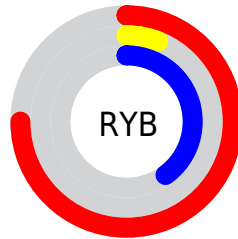

## Conversions Part 2

<b>Format</b>	<b>Color</b>
<a href="#">RYB</a>	<a href="#">191, 15, 103</a>
Decimal	<a href="#">12521319</a>
CIELab	<a href="#">41.84, 67.18, -1.11</a>
CIELCh	<a href="#">42, 67.185, 359.053</a>
Yxy	<a href="#">12.3973, 0.4777, 0.2457</a>
Android (android.graphics.Color)	<a href="#">4290711399 (0xFFBF0F67)</a>
YUV	<a href="#">77.6560, 12.4946, 99.4027</a>
Hunter-Lab	<a href="#">35.2098, 60.5852, 1.1489</a>

# Details

The RYB color **191, 15, 103** is a dark color, and the websafe version is hex **CC0066**. A complement of this color would be **15, 132, 191**, and the grayscale version is **77, 77, 77**.

A 20% lighter version of the original color is **252, 89, 154**, and **131, 0, 56** is the 20% darker color. If you saturate the color by 10%, you get **191, 0, 96**, and if you desaturate by 10%, it is **191, 34, 113**.

# Distribution

- Red (75%)
- Green (6%)
- Blue (40%)

- Red (75%)
- Yellow (6%)
- Blue (40%)

- Cyan (0%)
- Magenta (92%)
- Yellow (46%)
- Black (25%)

- Cyan (25%)
- Magenta (94%)
- Yellow (60%)