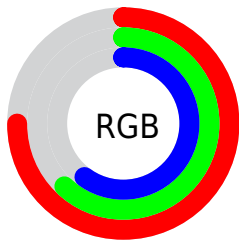

Distribution

Red (75%)

Green (62%)

Blue (60%)