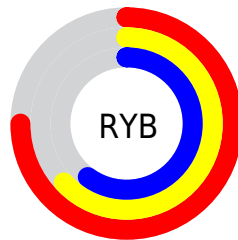

Details

The RYB color **191, 160, 153** is a light color, and the websafe version is hex **CC9999**. A complement of this color would be **153, 170, 191**, and the grayscale version is **168, 168, 168**.

A 20% lighter version of the original color is **248, 215, 207**, and **137, 109, 102** is the 20% darker color. If you saturate the color by 10%, you get **191, 145, 134**, and if you desaturate by 10%, it is **191, 176, 172**.

Distribution

Red (75%)

Green (62%)

Blue (60%)

Red (75%)

Yellow (63%)

Blue (60%)

Cyan (0%)